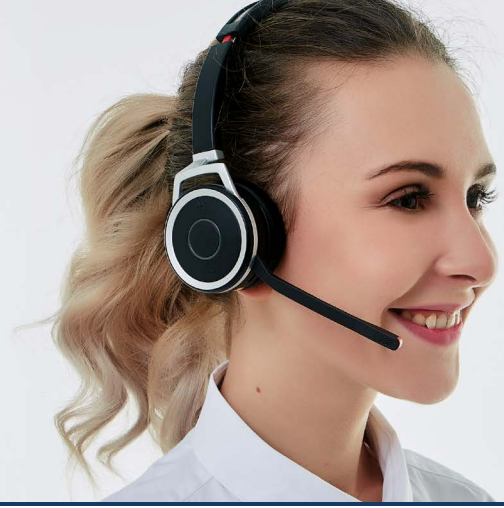

Cordless BT & DECT Headsets

VT9605 BT Bluetooth Headset

- Dual Bluetooth connectivity with two devices at the same time
- Zigzag structure of headband for positioning microphone
- Noise cancelling microphone for clear voice delivery
- Integrated busy lights on both sides of headset
- Optional headset base and BT Dongle

Technical Specification

Packaging dimensions (unit pack)	Headset: 155x36x180mm / Charging stand (Optional): 100x81x108mm
Weight, headset (Mono/Duo)	115g/158g
What's in the box	User Guide, VT9605 BT headset, BT 100U USB adapter(optional), charging stand(optional)
Talk time & standby time	10 hours & 90 hours
Audio control	Hook off/on, Mic Mute, Speaker volume up/down on headset
Connection	Bluetooth®. Allow for dual connectivity for two Bluetooth® devices simultaneously
Bluetooth®	Class 1 (up to 30 meters / 100 feet) and Bluetooth 4.2, can be upgraded to BT5.0
Integrated busylight	Red lights on both ear cups are activated automatically when on a call
Microphone type	Medium-length boom arm with Noise Cancelling uni-directional
Warranty	2 years
Speaker bandwidth music mode	20Hz - 20kHz
Speaker bandwidth communication mode	150Hz - 6.8kHz
Microphone frequency range	150Hz - 6.8kHz
Operating temperature	-10° C to + 55° C

Integral Communications

5-6 Titan Way, Britannia Enterprise Park,
Lichfield, Staffordshire. WS14 9TT

T: 01543 412200 W: www.integralcomm.co.uk

INTEGRAL™
communications

The voice you can trust