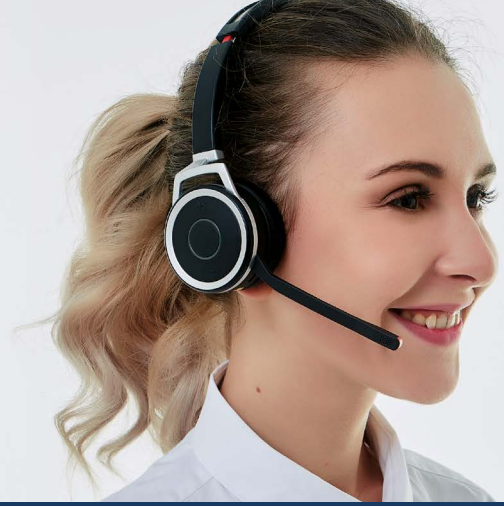

Cordless BT & DECT Headsets **VT9200 BT Headset**

- **Dual Bluetooth connectivity with two devices at the same time**
- **Dynamic EQ optimises voice quality**
- **BT50U for compatibility with MS Teams**
- **Includes USB C charging cable**

VT9200 BT Mono

VT9200 BT Duo

Technical Specification

Connects to	Laptops, Bluetooth-enabled desk phones, Mobile phones, tablets.
Bluetooth Specification	Bluetooth V5.0
Wireless range	30 meters
Talk time	Up to 21 hours
Microphone	Noise-cancelling microphone, With ENC function
BT frequency	2.4GHz-2.480GHz Receiver sensitivity: -92dBm
Call control	Multi-function button support to answer calls and end calls
Battery feature	Lithium Ion-polymer, 300 mAh, typical
Headset Weight (Mono/Duo)	60g/80g
Full compatibility	UC systems/PC softphones

Integral Communications

5-6 Titan Way, Britannia Enterprise Park,
Lichfield, Staffordshire. WS14 9TT

T: 01543 412200 W: www.integralcomm.co.uk

INTEGRAL™
communications

The voice you can trust