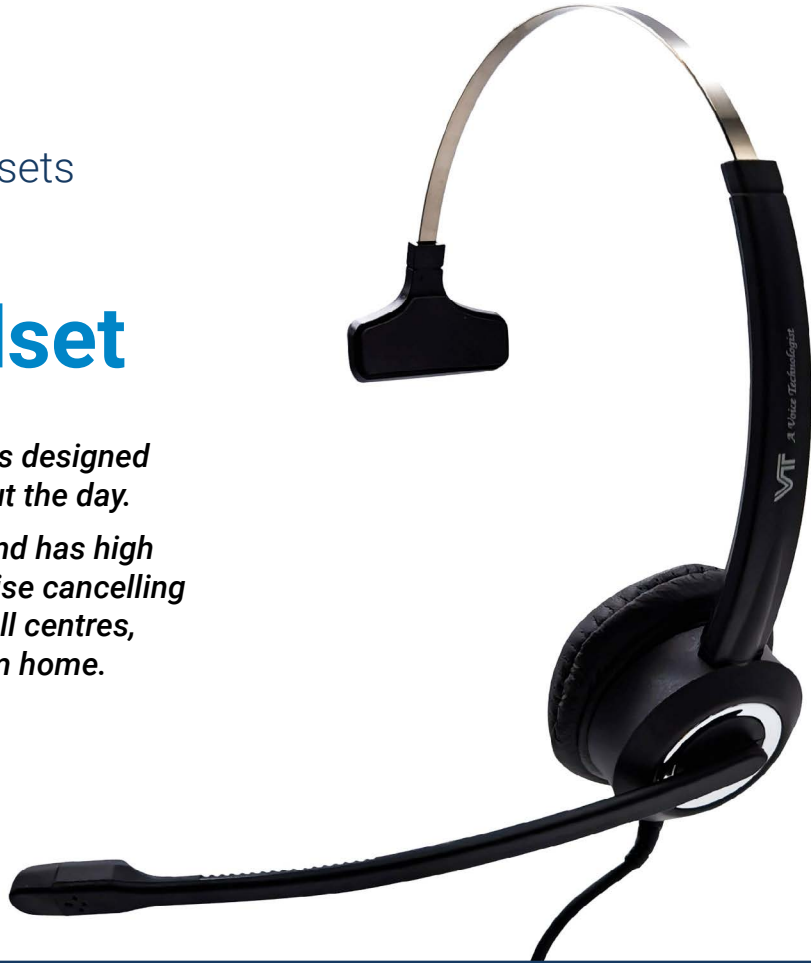

Traditional Corded Headsets

VT6200 Series Headset

This traditional corded headset is designed for maximum comfort throughout the day.

It comes in mono or duo style, and has high definition voice quality, and a noise cancelling microphone making it ideal in call centres, busy offices and/or working from home.

The stylish look will delight all users, and the soft leatherette ear cushion gives all day comfort. It's our best selling traditional corded headset and comes with a spare ear cushion, quick disconnect lead options and a clothing clip.

Delivered and supported by

INTEGRAL[™]
communications

The voice you can trust

Traditional Corded Headsets VT6200 Series Headset

- State of the art mono or duo headset
- Excellent noise cancelling microphone
- High definition voice quality
- Stylish design for office or home
- Soft leatherette ear cushion for extra comfort, all day

With Quick Disconnect cables

VT6200 Mono

VT6200 Duo

Technical Specification

Receiving Type	Dynamic moving coil
Connection Type	Quick Disconnect
Microphone Type	ECM
Microphone Directivity	Cardioid
Wearing Style	Adjustable headband
Microphone Boom	300° adjustable
Frequency	20 20KHz.
Warranty	Two years
Storage Temperature	-40°~70°
Speaker Impedance(Mono/DUO)	150Ω±15%/75Ω±15%
Speaker Sensitivity@ 1kHz (Mono/DUO)	98±3dB/95±3dB
Microphone Sensitivity@ 1kHz	- 41±3 dB
Joint of speaker and headband	180° rotatable
Weight(Mono/DUO)	68g/89g
What's in the box	Headset, Spare ear cushion, User guide, Clothing clip