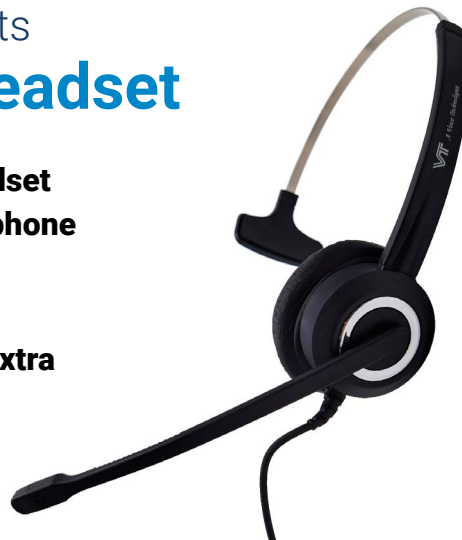

Traditional Corded Headsets

VT6200 Series Headset

This traditional corded headset is designed for maximum comfort throughout the day.

It comes in mono or duo style, and has high definition voice quality, and a noise cancelling microphone making it ideal in call centres, busy offices and/or working from home.

The stylish look will delight all users, and the soft leatherette ear cushion gives all day comfort. It's our best selling traditional corded headset and comes with a spare ear cushion, quick disconnect lead options and a clothing clip.

Delivered and supported by

INTEGRAL[™]
communications

The voice you can trust

Traditional Corded Headsets VT6200 Series Headset

- State of the art mono or duo headset
- Excellent noise cancelling microphone
- High definition voice quality
- Stylish design for office or home
- Soft leatherette ear cushion for extra comfort, all day

With Quick Disconnect cables

VT6200 Mono

VT6200 Duo

Technical Specification

Receiving Type	Dynamic moving coil
Connection Type	Quick Disconnect
Microphone Type	ECM
Microphone Directivity	Cardioid
Wearing Style	Adjustable headband
Microphone Boom	300° adjustable
Frequency	20 20KHz.
Warranty	Two years
Storage Temperature	-40°~70°
Speaker Impedance(Mono/DUO)	150Ω±15%/75Ω±15%
Speaker Sensitivity@ 1kHz (Mono/DUO)	98±3dB/95±3dB
Microphone Sensitivity@ 1kHz	- 41±3 dB
Joint of speaker and headband	180° rotatable
Weight(Mono/DUO)	68g/89g
What's in the box	Headset, Spare ear cushion, User guide, Clothing clip